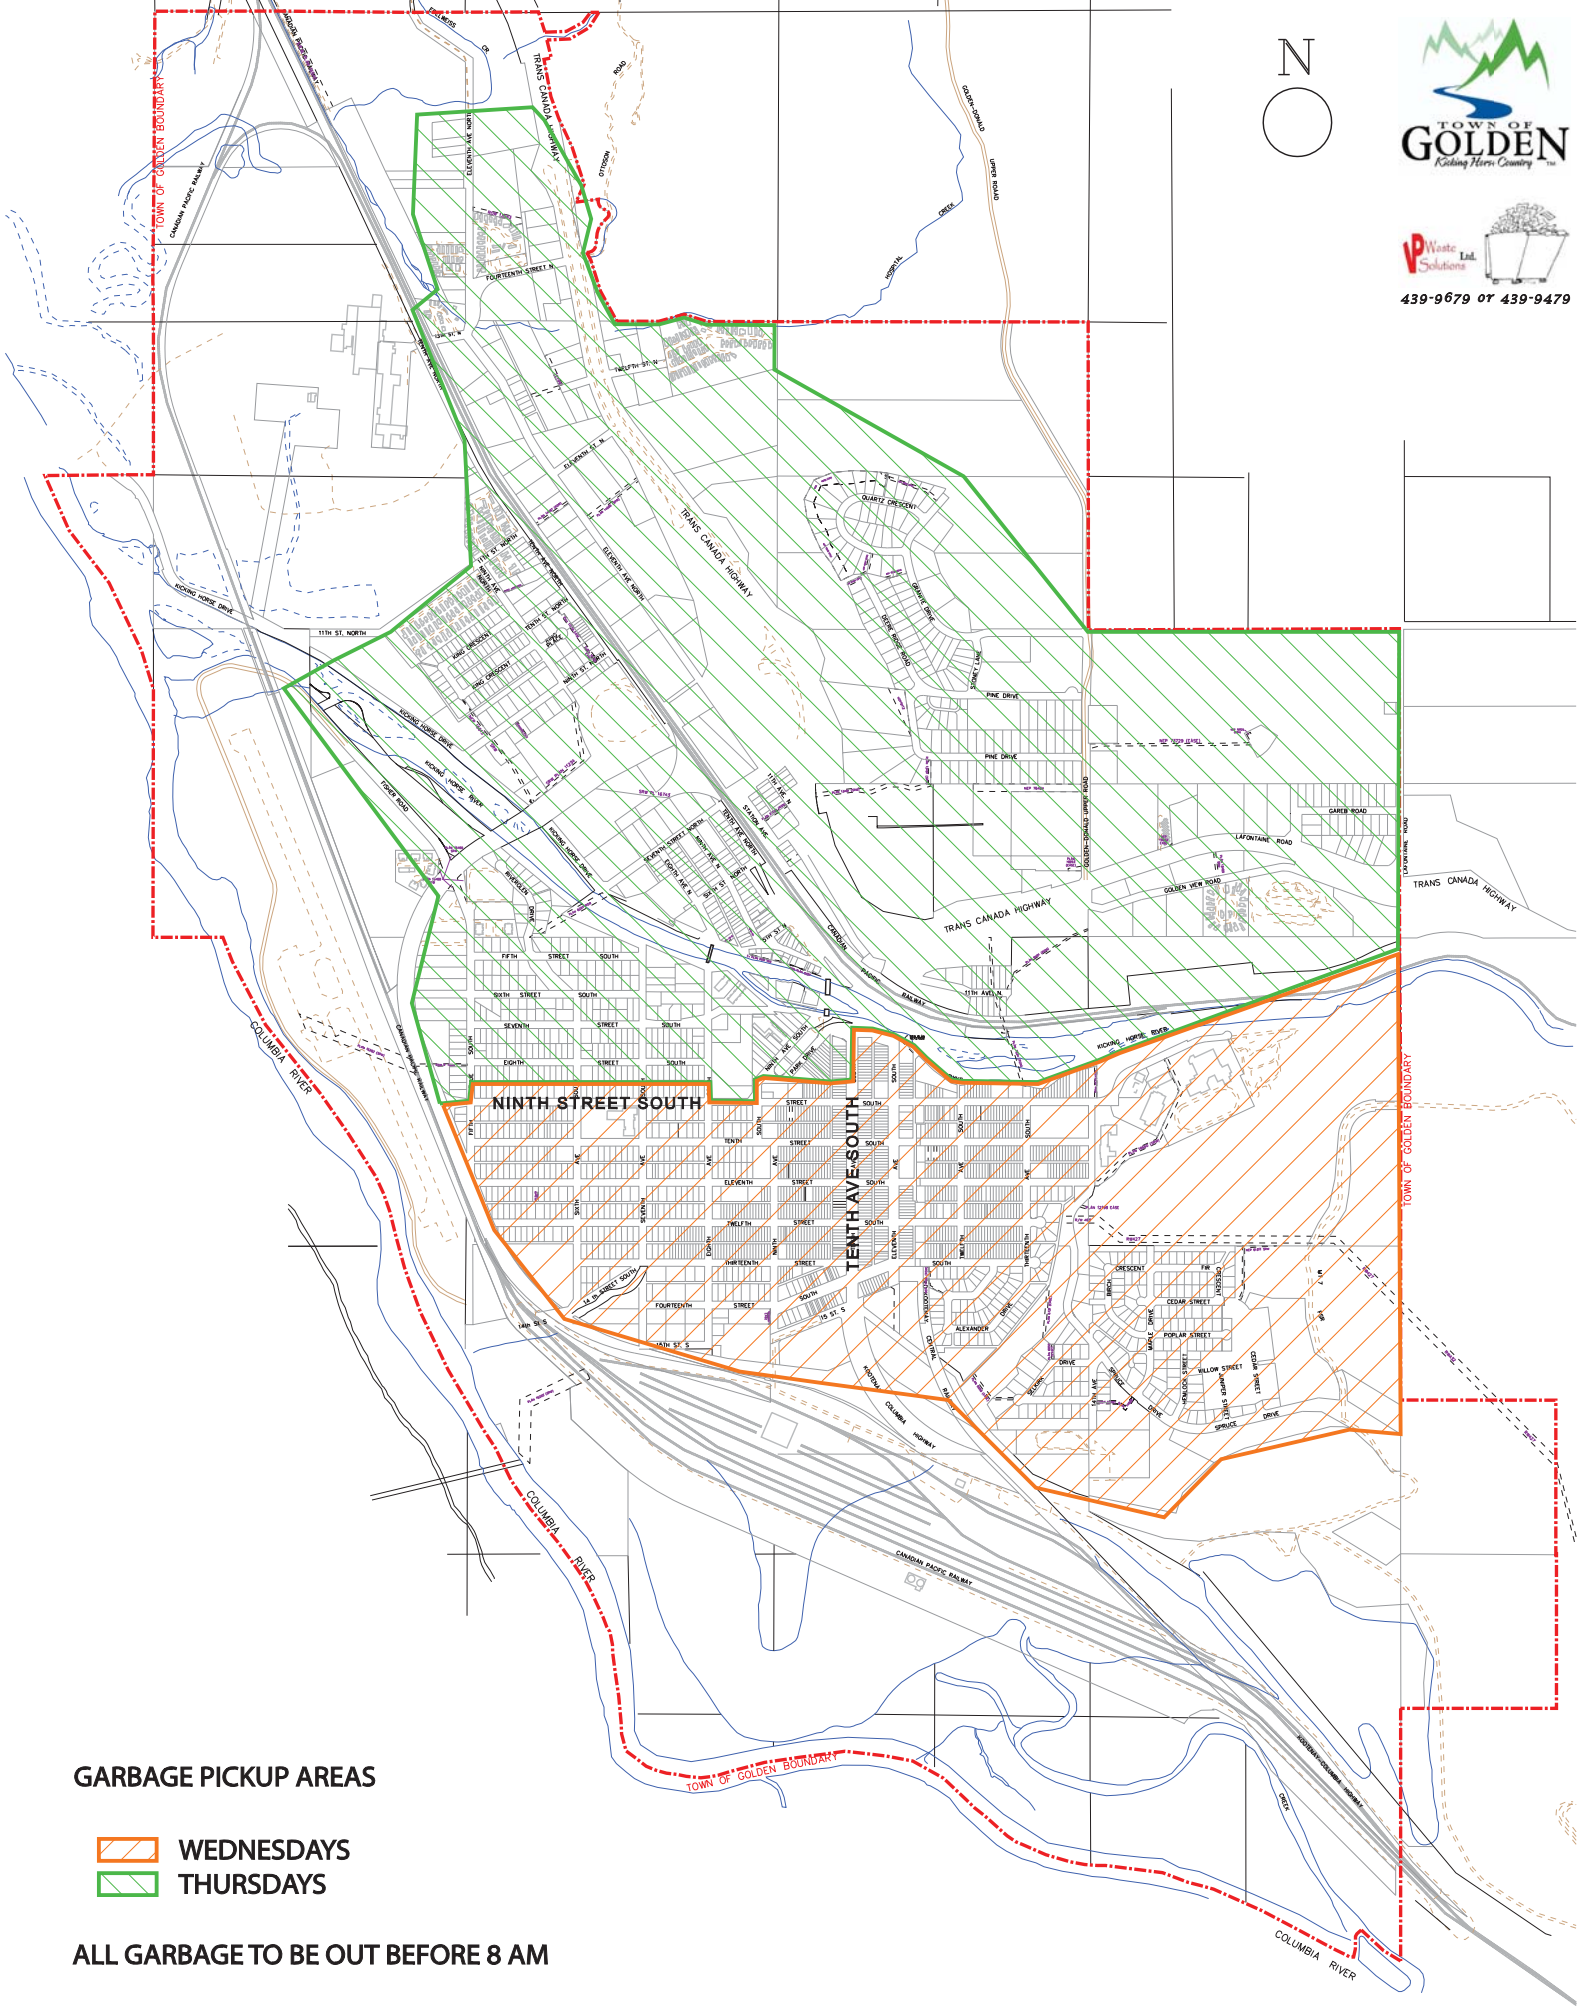

August 2020

Sun	Mon	Tue	Wed	Thu	Fri	Sat
						1
2	3	4	5	6	7	8
9	10	11	12	13	14	15
16	17	18	19	20	21	22
23	24	25	26	27	28	29
30	31					

September 2020

Sun	Mon	Tue	Wed	Thu	Fri	Sat
		1	2	3	4	5
6	7	8	9	10	11	12
13	14	15	16	17	18	19
20	21	22	23	24	25	26
27	28	29	30			

October 2020

Sun	Mon	Tue	Wed	Thu	Fri	Sat
				1	2	3
4	5	6	7	8	9	10
11	12	13	14	15	16	17
18	19	20	21	22	23	24
25	26	27	28	29	30	31

November 2020

Sun	Mon	Tue	Wed	Thu	Fri	Sat
1	2	3	4	5	6	7
8	9	10	11	12	13	14
15	16	17	18	19	20	21
22	23	24	25	26	27	28
29	30					

December 2020

Sun	Mon	Tue	Wed	Thu	Fri	Sat
		1	2	3	4	5
6	7	8	9	10	11	12
13	14	15	16	17	18	19
20	21	22	23	24	25	26
27	28	29	30	31		

For the Jan 1 holiday, Wednesday garbage pick up WILL MOVE to Thursday. Thursday garbage pickup WILL MOVE to Friday. If you have questions contact Town Hall at 250-344-2271 or e-mail enquiries@golden.ca or VP Waste at 250-439-9679 or 250-439-9479 or vpwaste@persona.ca

GARBAGE PICKUP AREAS

-  WEDNESDAYS
-  THURSDAYS

ALL GARBAGE TO BE OUT BEFORE 8 AM

2007|12|14