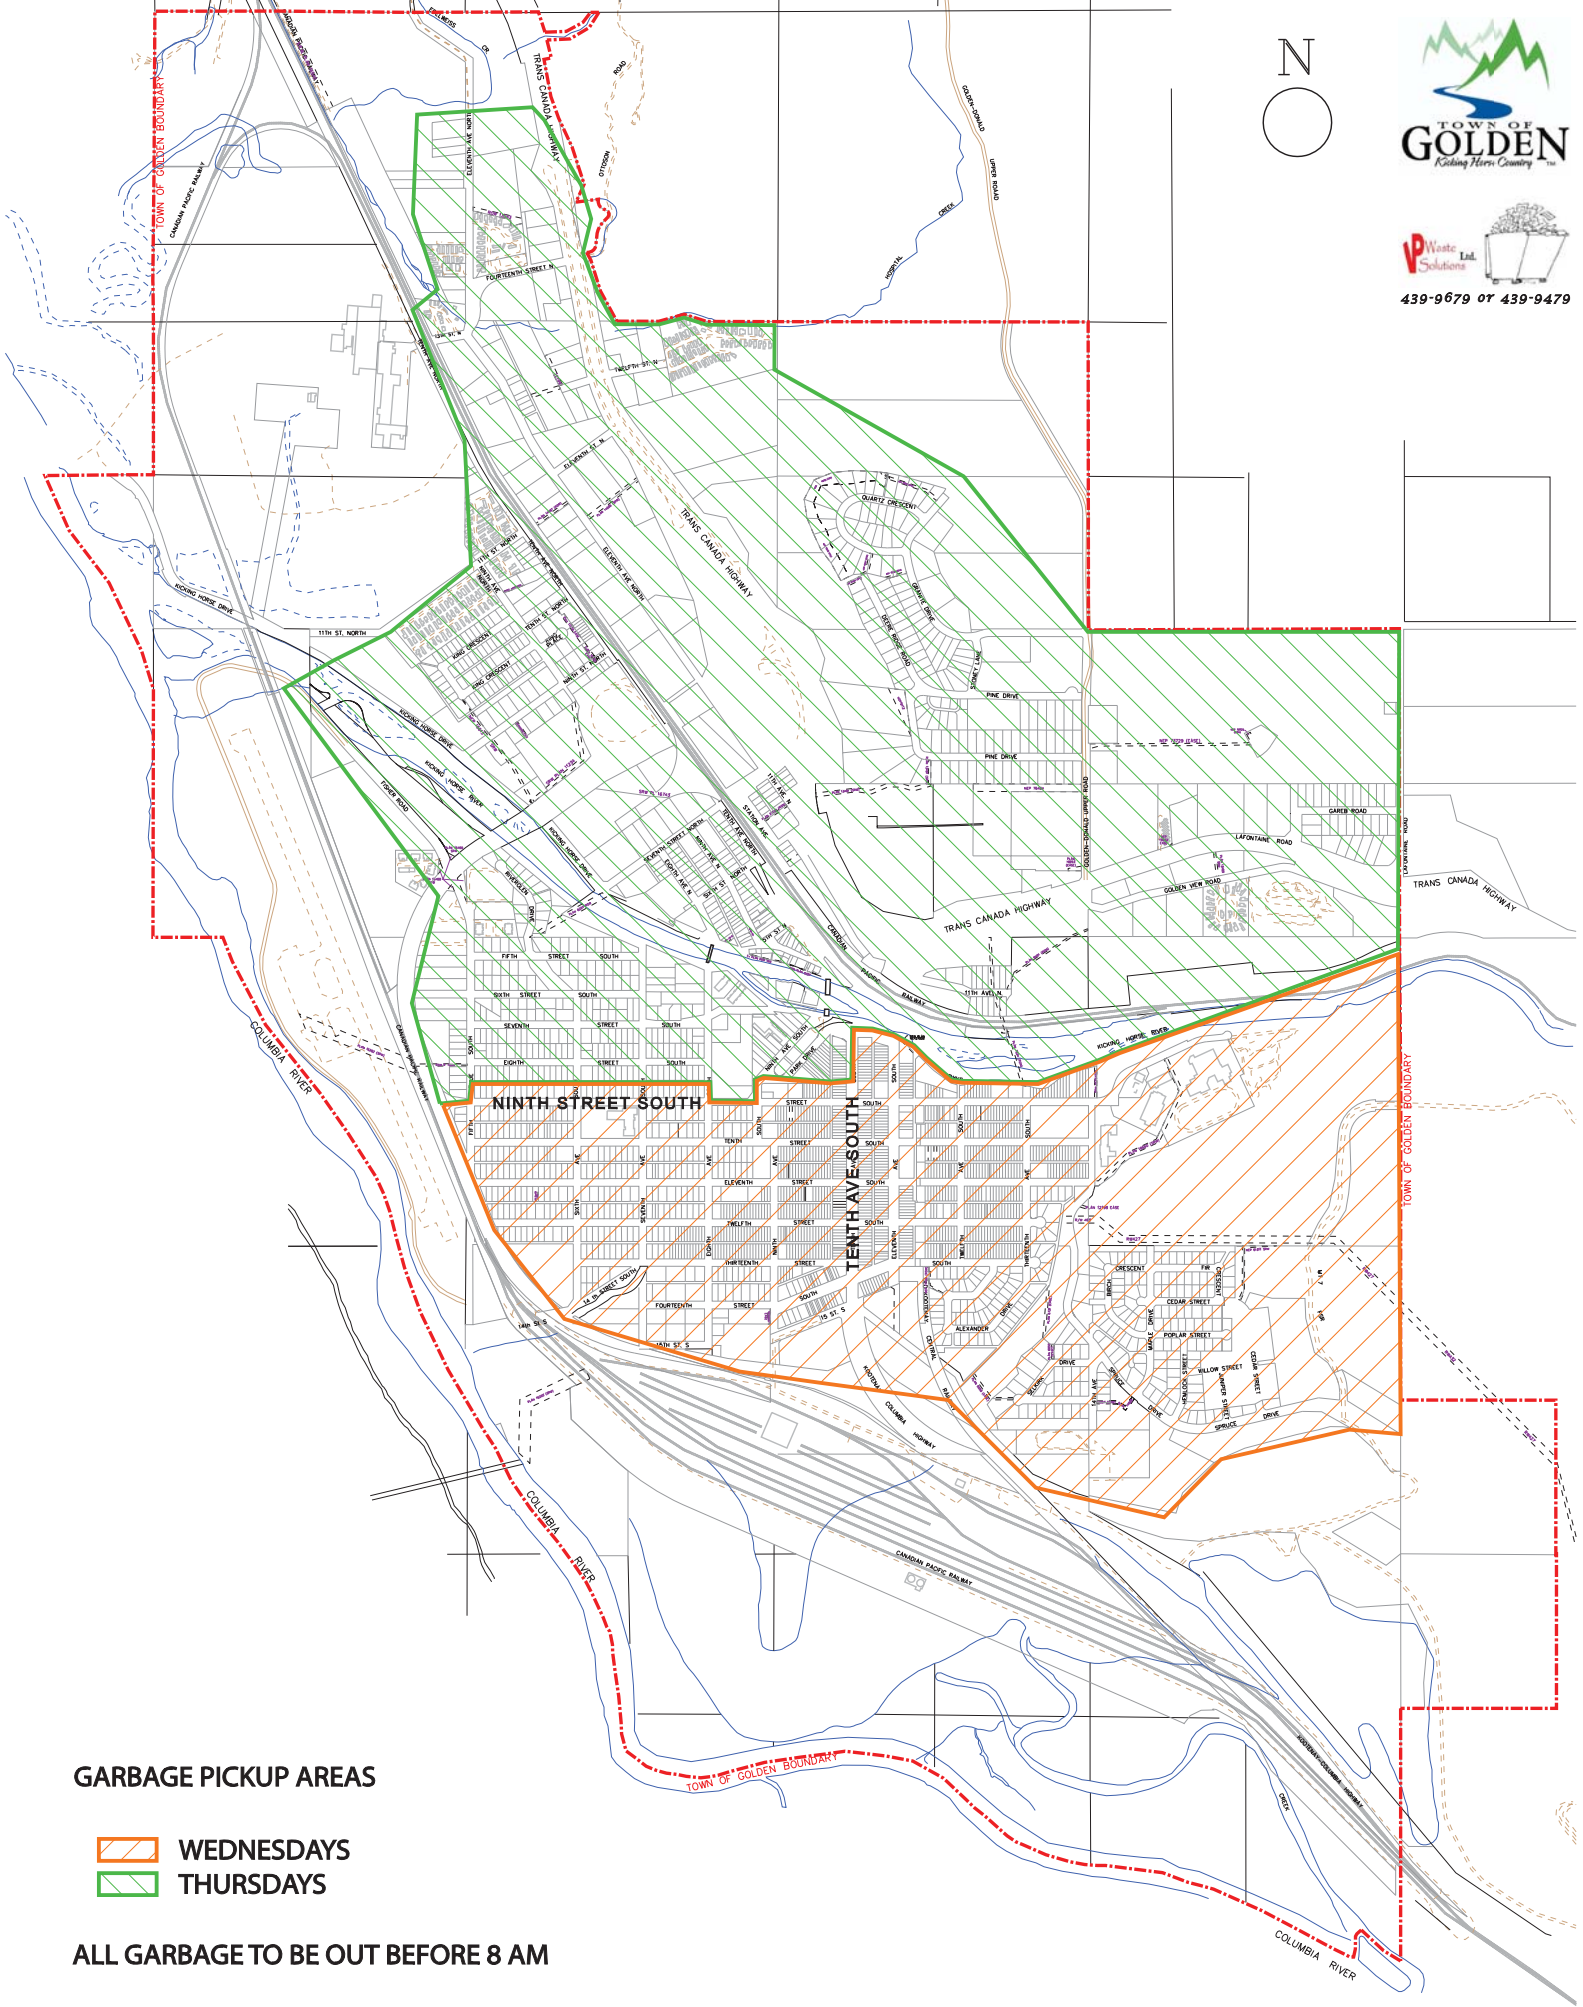

2022 Town of Golden

Recycling & Garbage Pick-up Calendar

Tuesday = RECYCLING

Wednesday/Thursday - GARBAGE

January 2022

Sun	Mon	Tue	Wed	Thu	Fri	Sat
						1
2	3	4	5	6	7	8
9	10	11	12	13	14	15
16	17	18	19	20	21	22
23	24	25	26	27	28	29
30	31					

February 2022

Sun	Mon	Tue	Wed	Thu	Fri	Sat
		1	2	3	4	5
6	7	8	9	10	11	12
13	14	15	16	17	18	19
20	21	22	23	24	25	26
27	28					

March 2022

Sun	Mon	Tue	Wed	Thu	Fri	Sat
		1	2	3	4	5
6	7	8	9	10	11	12
13	14	15	16	17	18	19
20	21	22	23	24	25	26
27	28	29	30	31		

April 2022

Sun	Mon	Tue	Wed	Thu	Fri	Sat
					1	2
3	4	5	6	7	8	9
10	11	12	13	14	15	16
17	18	19	20	21	22	23
24	25	26	27	28	29	30

May 2022

Sun	Mon	Tue	Wed	Thu	Fri	Sat
1	2	3	4	5	6	7
8	9	10	11	12	13	14
15	16	17	18	19	20	21
22	23	24	25	26	27	28
29	30	31				

June 2022

Sun	Mon	Tue	Wed	Thu	Fri	Sat
			1	2	3	4
5	6	7	8	9	10	11
12	13	14	15	16	17	18
19	20	21	22	23	24	25
26	27	28	29	30		

July 2022

Sun	Mon	Tue	Wed	Thu	Fri	Sat
					1	2
3	4	5	6	7	8	9
10	11	12	13	14	15	16
17	18	19	20	21	22	23
24	25	26	27	28	29	30
31						

August 2022

Sun	Mon	Tue	Wed	Thu	Fri	Sat
	1	2	3	4	5	6
7	8	9	10	11	12	13
14	15	16	17	18	19	20
21	22	23	24	25	26	27
28	29	30	31			

September 2022

Sun	Mon	Tue	Wed	Thu	Fri	Sat
				1	2	3
4	5	6	7	8	9	10
11	12	13	14	15	16	17
18	19	20	21	22	23	24
25	26	27	28	29	30	

October 2022

Sun	Mon	Tue	Wed	Thu	Fri	Sat
						1
2	3	4	5	6	7	8
9	10	11	12	13	14	15
16	17	18	19	20	21	22
23	24	25	26	27	28	29

November 2022

Sun	Mon	Tue	Wed	Thu	Fri	Sat
		1	2	3	4	5
6	7	8	9	10	11	12
13	14	15	16	17	18	19
20	21	22	23	24	25	26
27	28	29	30			

December 2022

Sun	Mon	Tue	Wed	Thu	Fri	Sat
				1	2	3
4	5	6	7	8	9	10
11	12	13	14	15	16	17
18	19	20	21	22	23	24
25	26	27	28	29	30	31

If you have questions contact Town Hall at 250-344-2271 or e-mail enquiries@golden.ca or VP Waste at 250-439-9679 or 250-439-9479 or vpwaste@persona.ca

Wednesday Garbage Day
IF Wed. Garbage Day = Tues. Recycle pickup
No pickup

Thursday Garbage Day
IF Thurs. Garbage Day = Tues. Recycle pickup

For more information, visit golden.ca/curbsidecollection

GARBAGE PICKUP AREAS

- WEDNESDAYS
- THURSDAYS

ALL GARBAGE TO BE OUT BEFORE 8 AM

2007|12|14