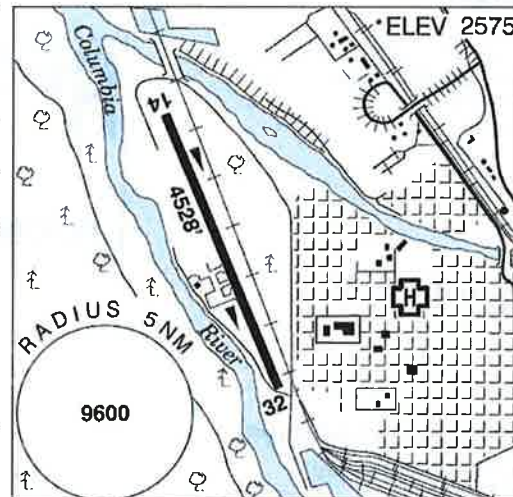

GOLDEN BC**CYGE**

REF	N51 17 57 W116 58 56 Adj W 16°E (2013) UTC-7(6) Elev 2575' A5005 LO2 CAP RCAP
OPR	Town 250-344-2271/6017 Reg
PF	A-1 C-2,3,4,5,6
FLT PLN	NOTAM FILE CYKA
FIC	Kamloops 866-WXBRIEF (Toll free within Canada) or 866-541-4101 (Toll free within Canada & USA)
WX	METAR 14-24Z (DT12-24Z) O/T LWIS WxCam
SERVICES	
FUEL	100LL, JA with FSII (Opr Automated full/self serve, VISA, MasterCard, Amex, SP refuelling upon request) 250-344-2534
S	4,5,6
RWY DATA	Rwy 14(142°)/32(322°) 4528x75 asphalt
RCR	East Kootenay Fuel Sales Ltd 250-344-2534

**GOLDEN BC (Cont'd)****CYGE**

COMM	
RCO	Pacific rdo 122.375 (FISE) 126.7 (bcst)
MF	tfc 122.8 5NM 5600 ASL
PAL	Vancouver Ctr 132.35 (Kamloops) (may not be receivable on ground)
PRO	Rgt hand circuits Rwy 32 (CAR 602.96), circuit hgt 4000 ASL.
CAUTION	Blasting 4NM NNW sfc to 5700 ASL ocsl by NOTAM. Blasting 7NM SE sfc to 5000 ASL. Hang gliding & parasailing all year. Deer on rwy.