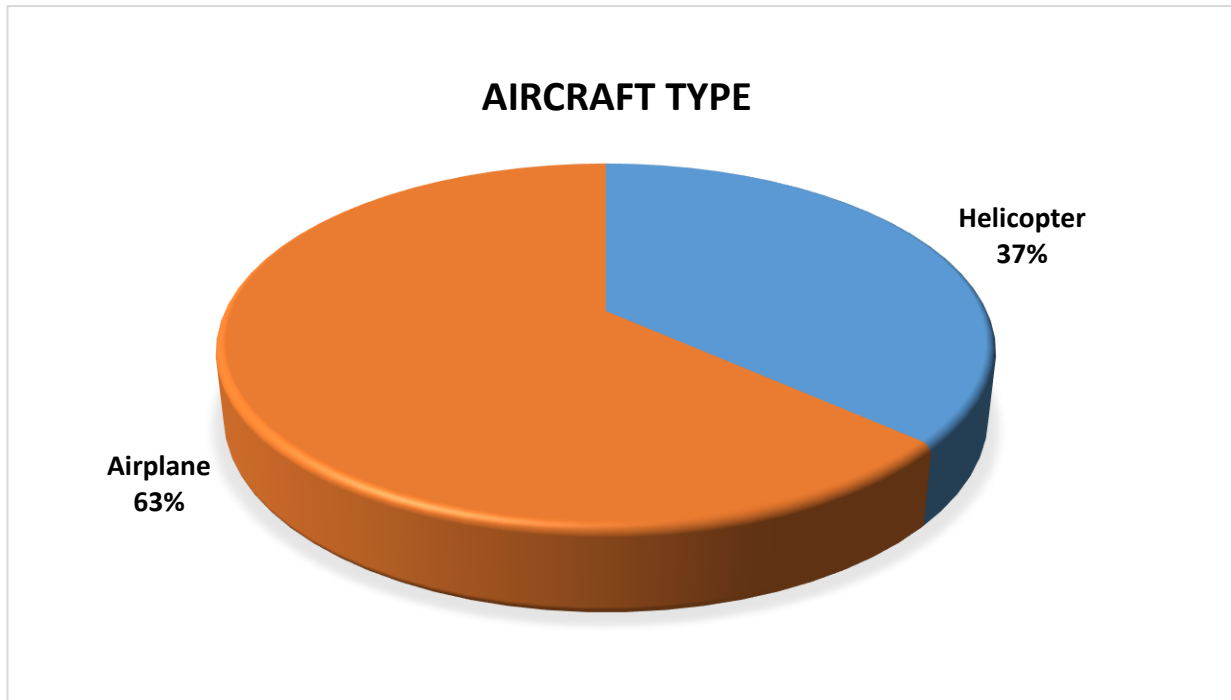

Aircraft Type

Airplane Landings	400
Helicopter Landings	232