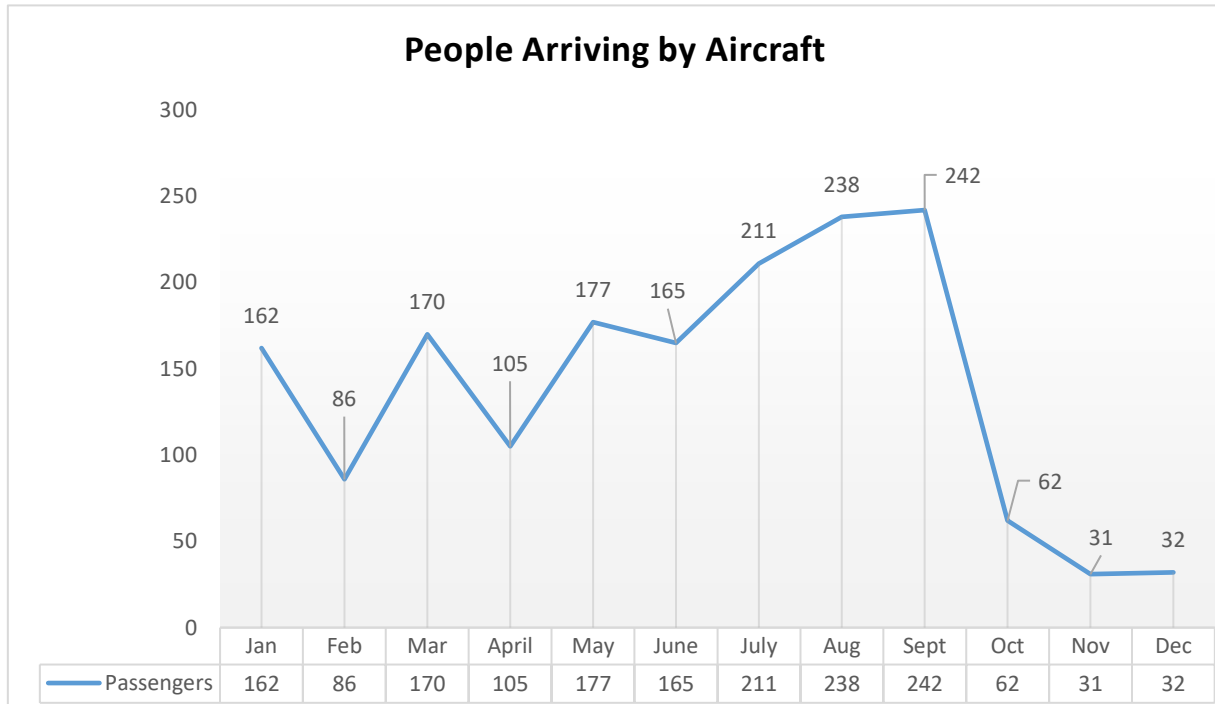

The statistics do not include the aircraft movements of local commercial operators such as Alpine Helicopters Inc. or Skydive Extreme Yeti unless otherwise noted.

Aircraft Landings

Total Aircraft Landings	632
-------------------------	-----

Aircraft Type

Airplane Landings	400
Helicopter Landings	232

Private	310
Commercial	246
Medivac	33
Military	27
State (i.e. RCMP, Transport Canada)	16

People Arriving by Aircraft

The Airport Visitor Logbook and visual accounts have been used to determine the number of people arriving at Golden's airport.

Total People Arriving by Aircraft	1681
-----------------------------------	------

Runway Movements

Each movement recorded below is a single landing or take off. Flights from Skydive Extreme Yeti are included.