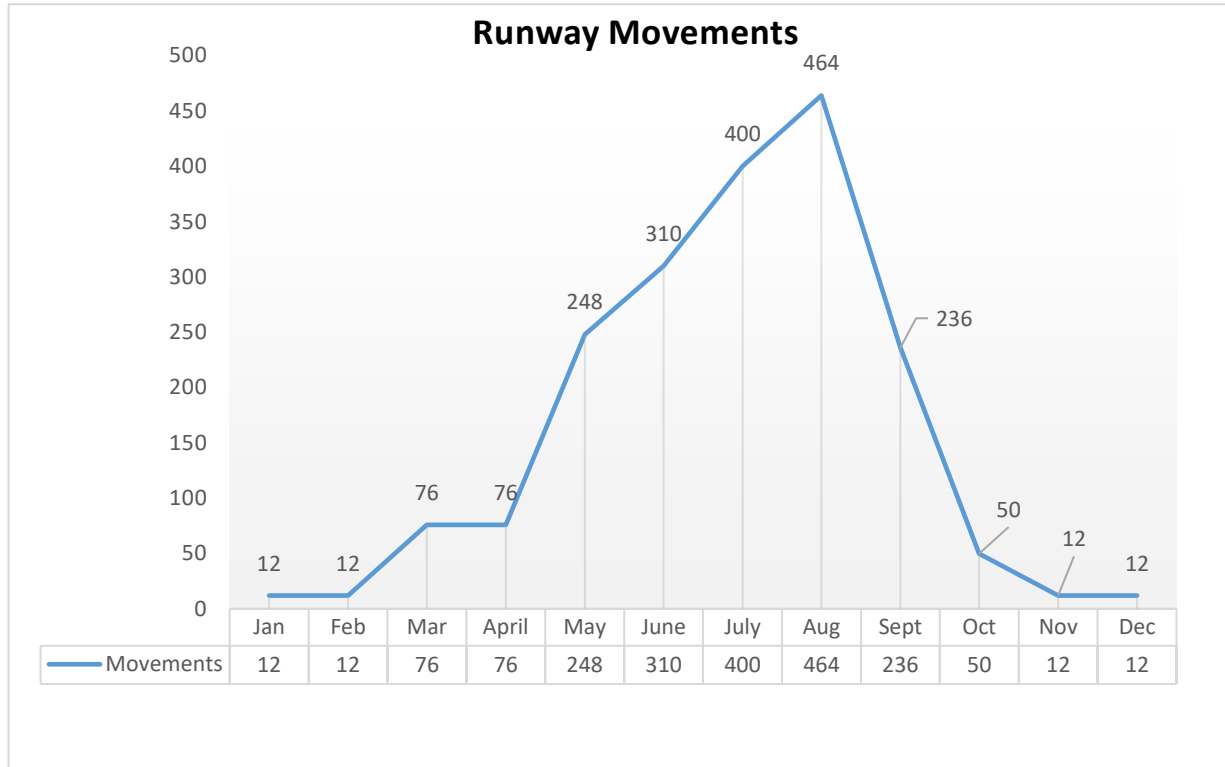

The statistics do not include the aircraft movements of local commercial operators such as Alpine Helicopters Inc. or Skydive Extreme Yeti unless otherwise noted.

Aircraft Landings

Total Aircraft Landings	632
-------------------------	-----

Aircraft Type

Airplane Landings	400
Helicopter Landings	232

Private	310
Commercial	246
Medivac	33
Military	27
State (i.e. RCMP, Transport Canada)	16

People Arriving by Aircraft

The Airport Visitor Logbook and visual accounts have been used to determine the number of people arriving at Golden's airport.

Total People Arriving by Aircraft	1681
-----------------------------------	------

Runway Movements

Each movement recorded below is a single landing or take off. Flights from Skydive Extreme Yeti are included.