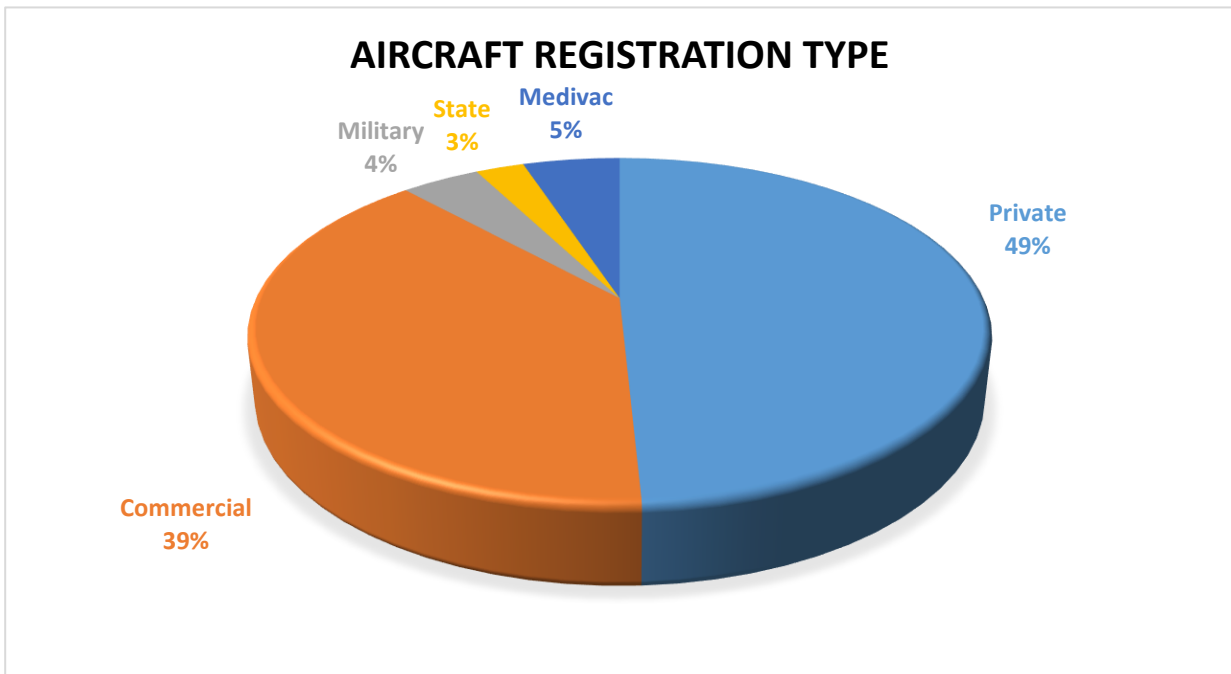

Private	310
Commercial	246
Medivac	33
Military	27
State (i.e. RCMP, Transport Canada)	16