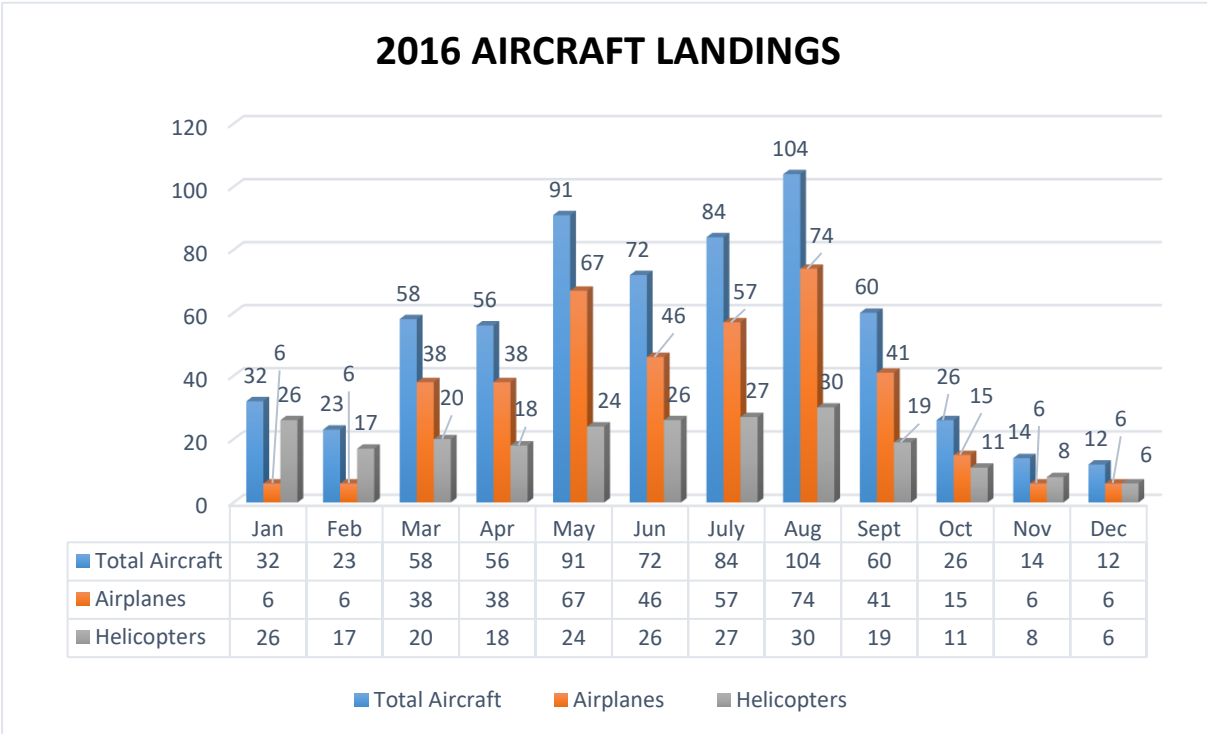

The statistics do not include the aircraft movements of local commercial operators such as Alpine Helicopters Inc. or Skydive Extreme Yeti unless otherwise noted.

Aircraft Landings

Total Aircraft Landings	632
-------------------------	-----

Total People Arriving by Aircraft	1681
-----------------------------------	------

Runway Movements

Each movement recorded below is a single landing or take off. Flights from Skydive Extreme Yeti are included.