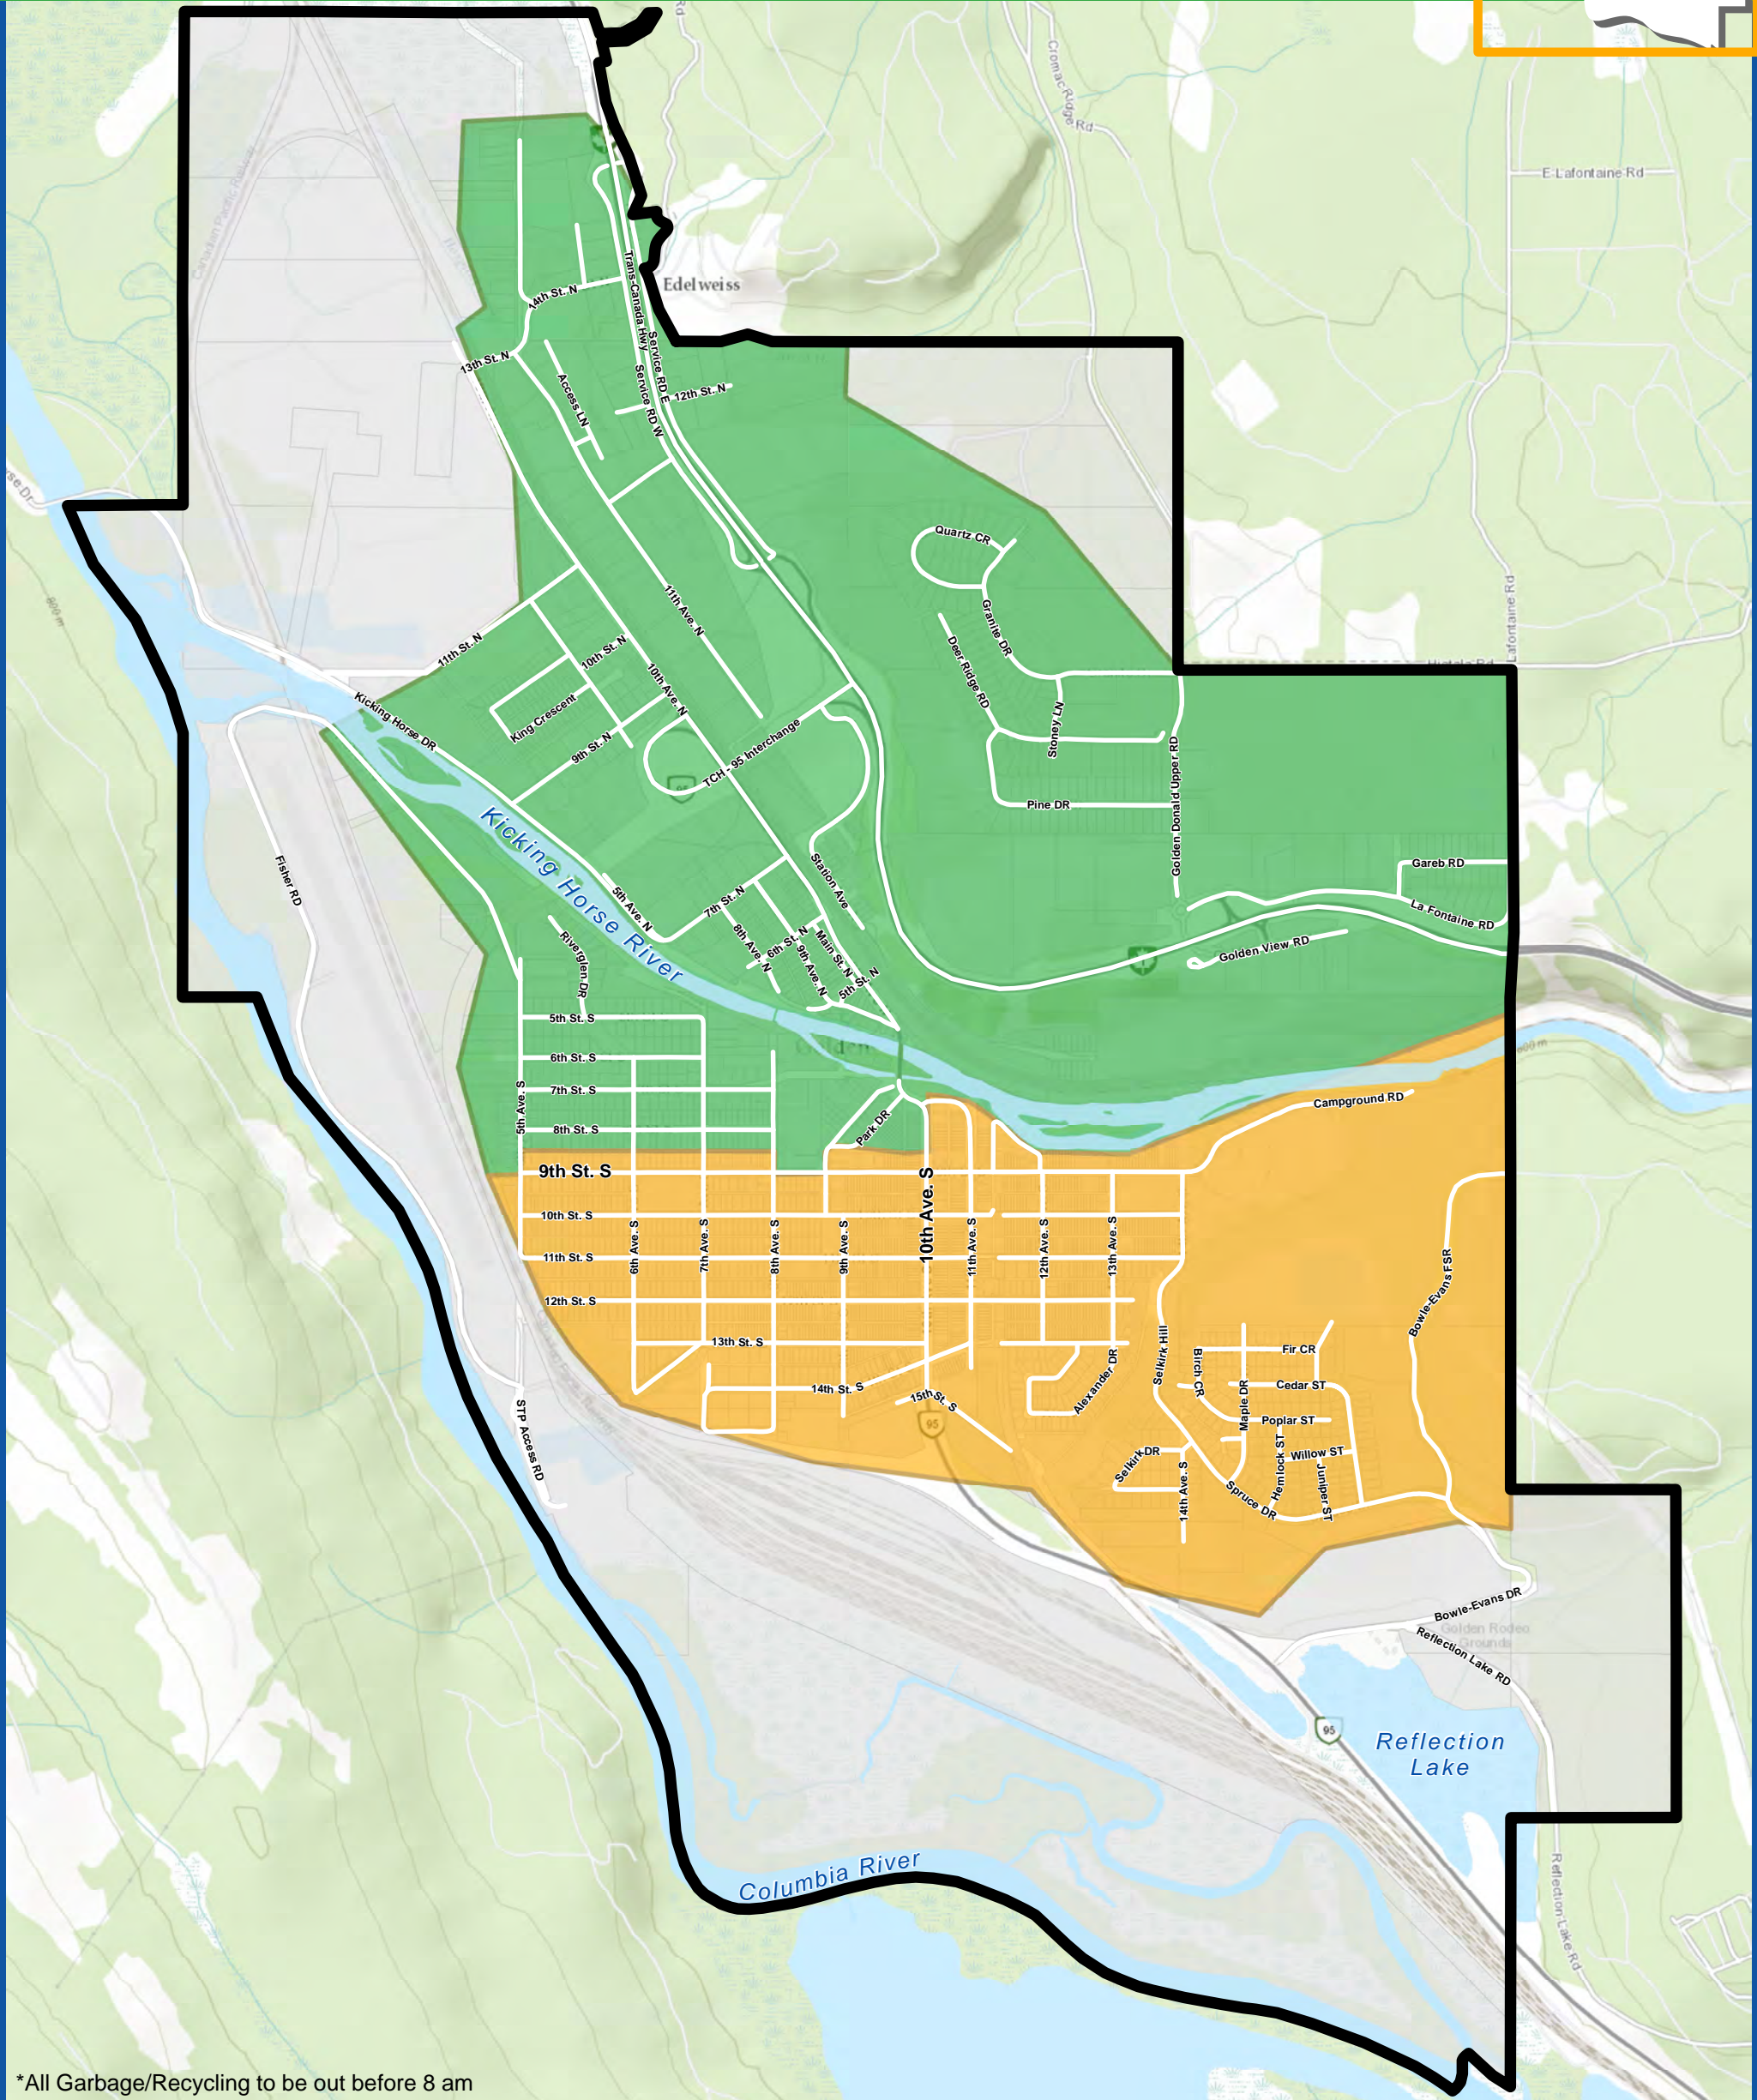

August 2026

Sun	Mon	Tue	Wed	Thu	Fri	Sat
						1
2	3	4	5	6	7	8
9	10	11	12	13	14	15
16	17	18	19	20	21	22
23	24	25	26	27	28	29
30	31					

September 2026

Sun	Mon	Tue	Wed	Thu	Fri	Sat
		1	2	3	4	5
6	7	8	9	10	11	12
13	14	15	16	17	18	19
20	21	22	23	24	25	26
27	28	29	30			

October 2026

Sun	Mon	Tue	Wed	Thu	Fri	Sat
				1	2	3
4	5	6	7	8	9	10
11	12	13	14	15	16	17
18	19	20	21	22	23	24
25	26	27	28	29	30	31

November 2026

Sun	Mon	Tue	Wed	Thu	Fri	Sat
1	2	3	4	5	6	7
8	9	10	11	12	13	14
15	16	17	18	19	20	21
22	23	24	25	26	27	28
29	30					

Garbage/Recycling Pickup Zones

*All Garbage/Recycling to be out before 8 am

Garbage/Recycling Pickup Zones

- Wednesdays
- Thursdays

1:16,000

Service Layer Credits: Sources: Esri, HERE, Garmin, Intermap, increment P Corp., GEBCO, USGS, FAO, NPS, NRCAN, GeoBase, IGN, Kadaster NL, Ordnance Survey, Esri Japan, METI, Esri China (Hong Kong), (c) OpenStreetMap contributors, and the GIS User Community